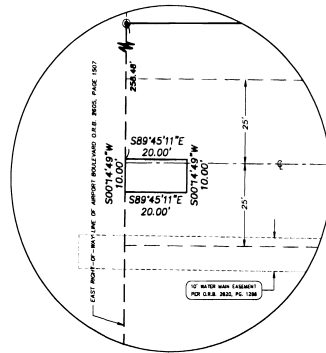

RIALTO PLACE

A SUBDIVISION IN THE CITY OF MELBOURNE, BEING A PART OF
 SECTION 33, TOWNSHIP 27 SOUTH, RANGE 37 EAST, BREVARD COUNTY, FLORIDA.

DETAIL - TRACT A
 SCALE: 1" = 20'

DETAIL - TRACT B
 SCALE: 1" = 20'

DETAIL - EASEMENT LOCATION
 SCALE: 1" = 20'
 FROM SHEET 2 OF 3