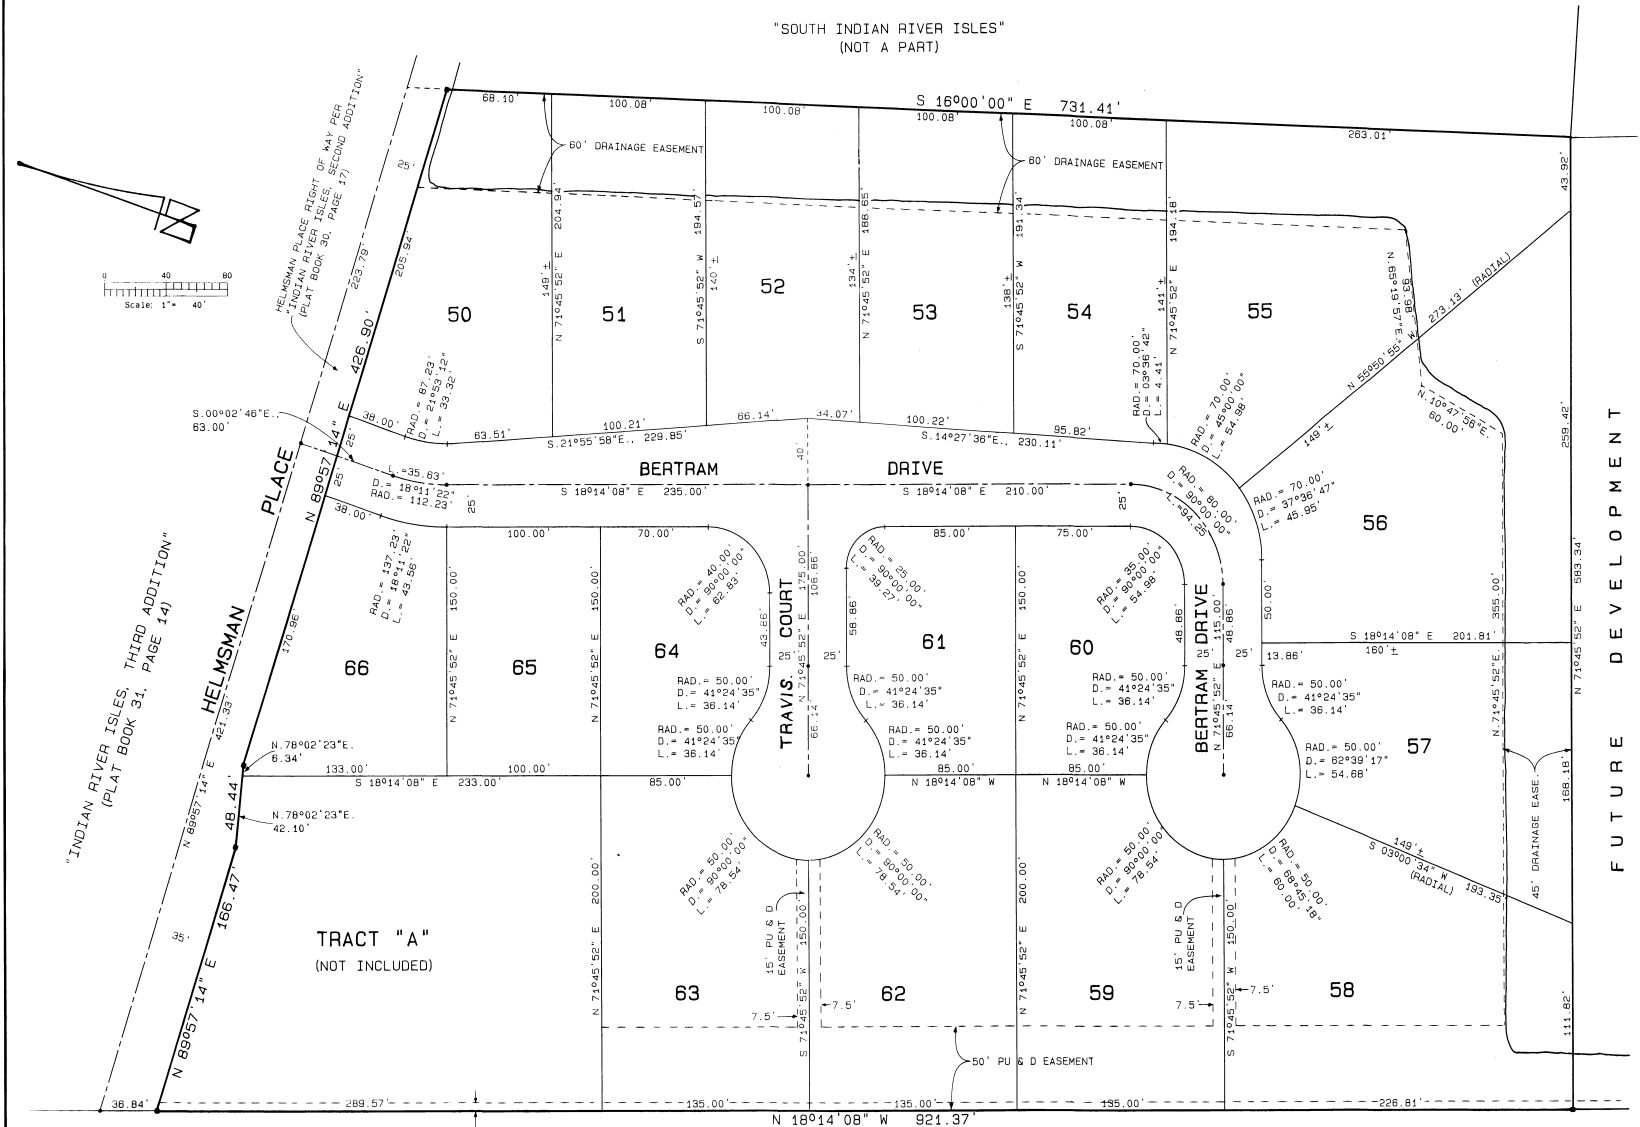

SOUTH INDIAN RIVER ISLES SECOND ADDITION

A SUBDIVISION LYING IN SECTION 12, TOWNSHIP 26 SOUTH, RANGE 36 EAST, BREVARD COUNTY, FLORIDA.

"SOUTH INDIAN RIVER ISLES"
(NOT A PART)

FUTURE DEVELOPMENT

U. S. HIGHWAY NO. 1 (143' R/W)