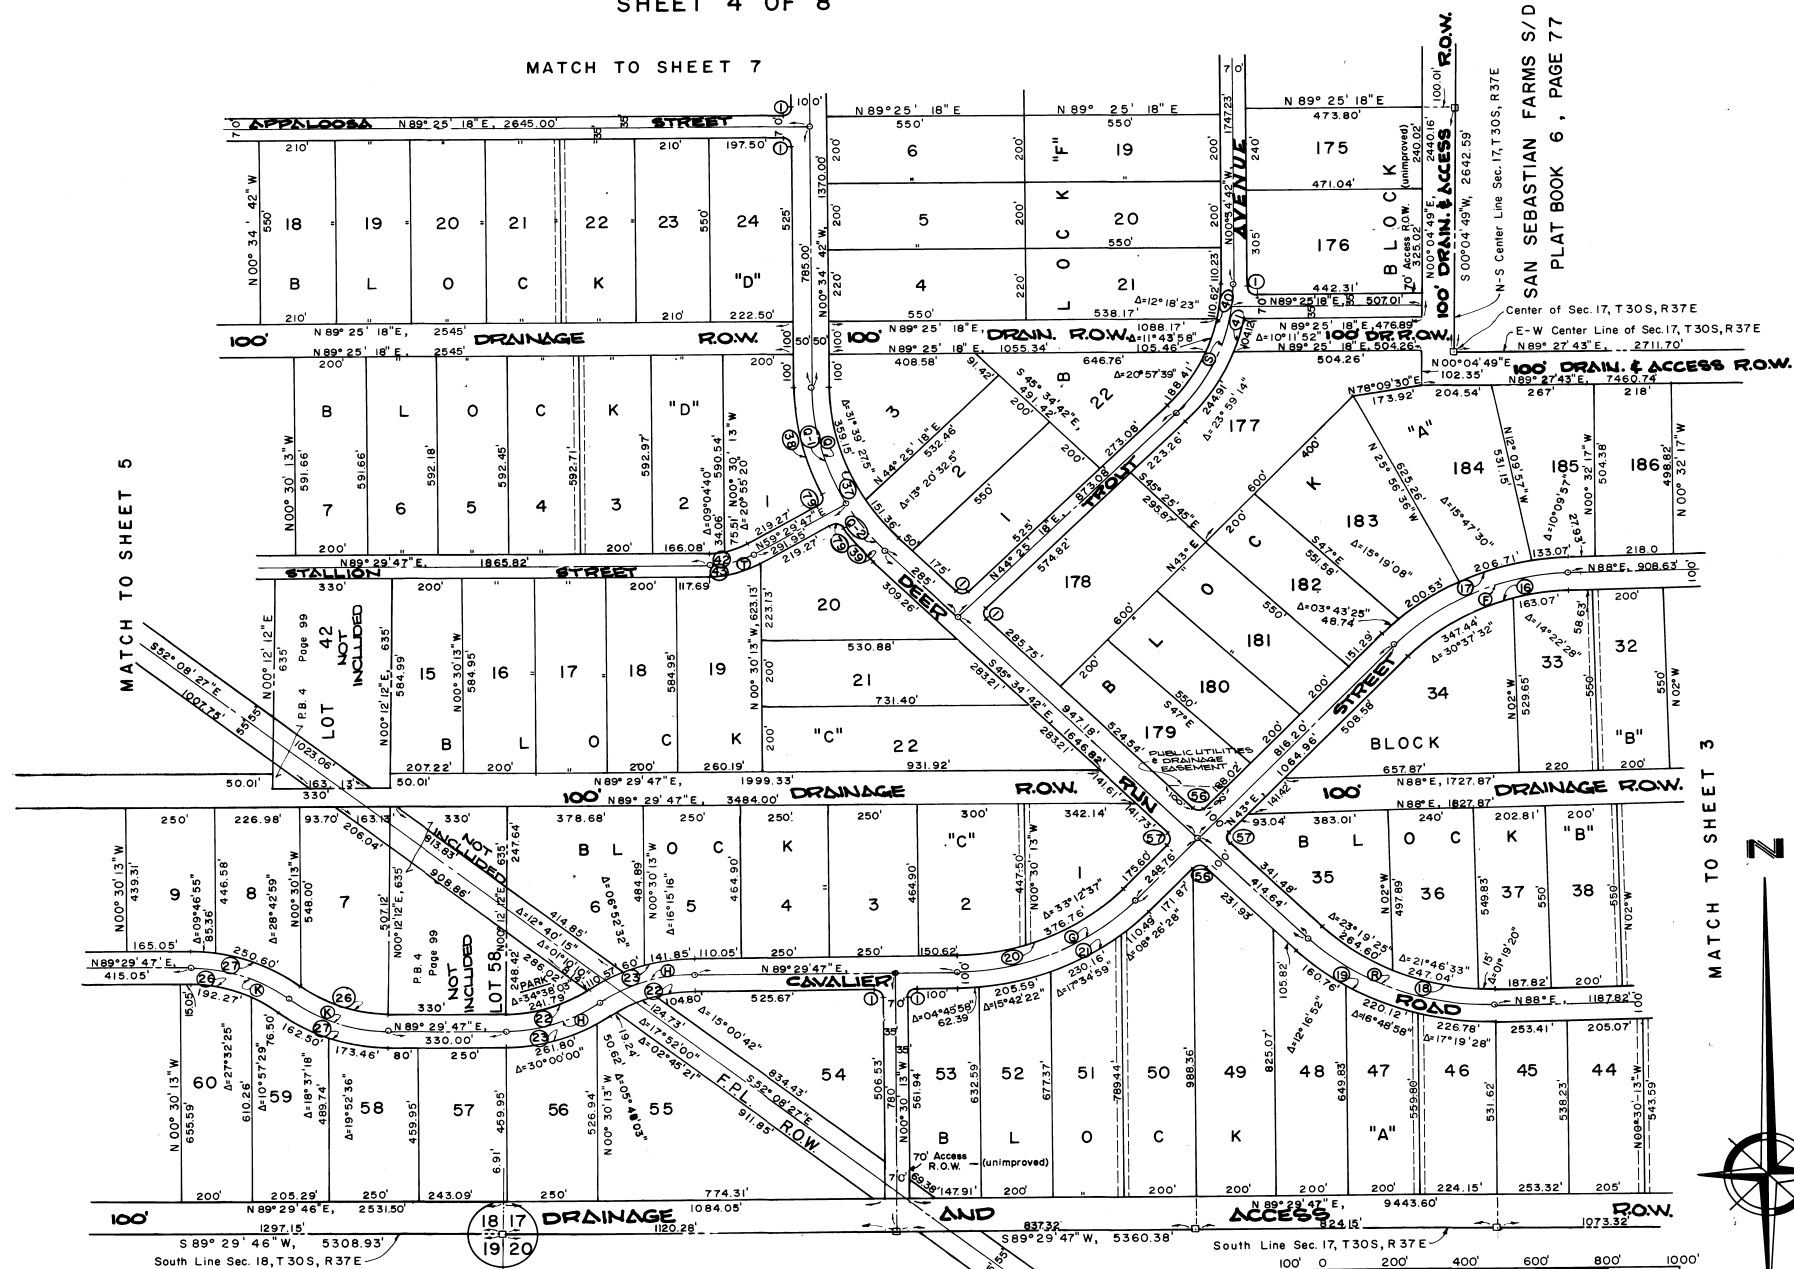

DEER RUN

A SUBDIVISION OF SECTION 18 AND PARTS OF SECTIONS 7, 16 & 17, T 30 S, R 37 E, BREVARD COUNTY, FLORIDA

PLAT BOOK 27
AND PAGE 14

SHEET 4 OF 8

MATCH TO SHEET 7

SAN SEBASTIAN FARMS S/D
PLAT BOOK 6, PAGE 77

Center of Sec. 17, T 30 S, R 37 E
E-W Center Line of Sec. 17, T 30 S, R 37 E
N 89° 27' 43" E 2711.70'

HAYWARDS PROSPERITY FARMS
PLAT BOOK 4, PAGE 99

SAN SEBASTIAN FARMS S/D
PLAT BOOK 6, PAGE 77