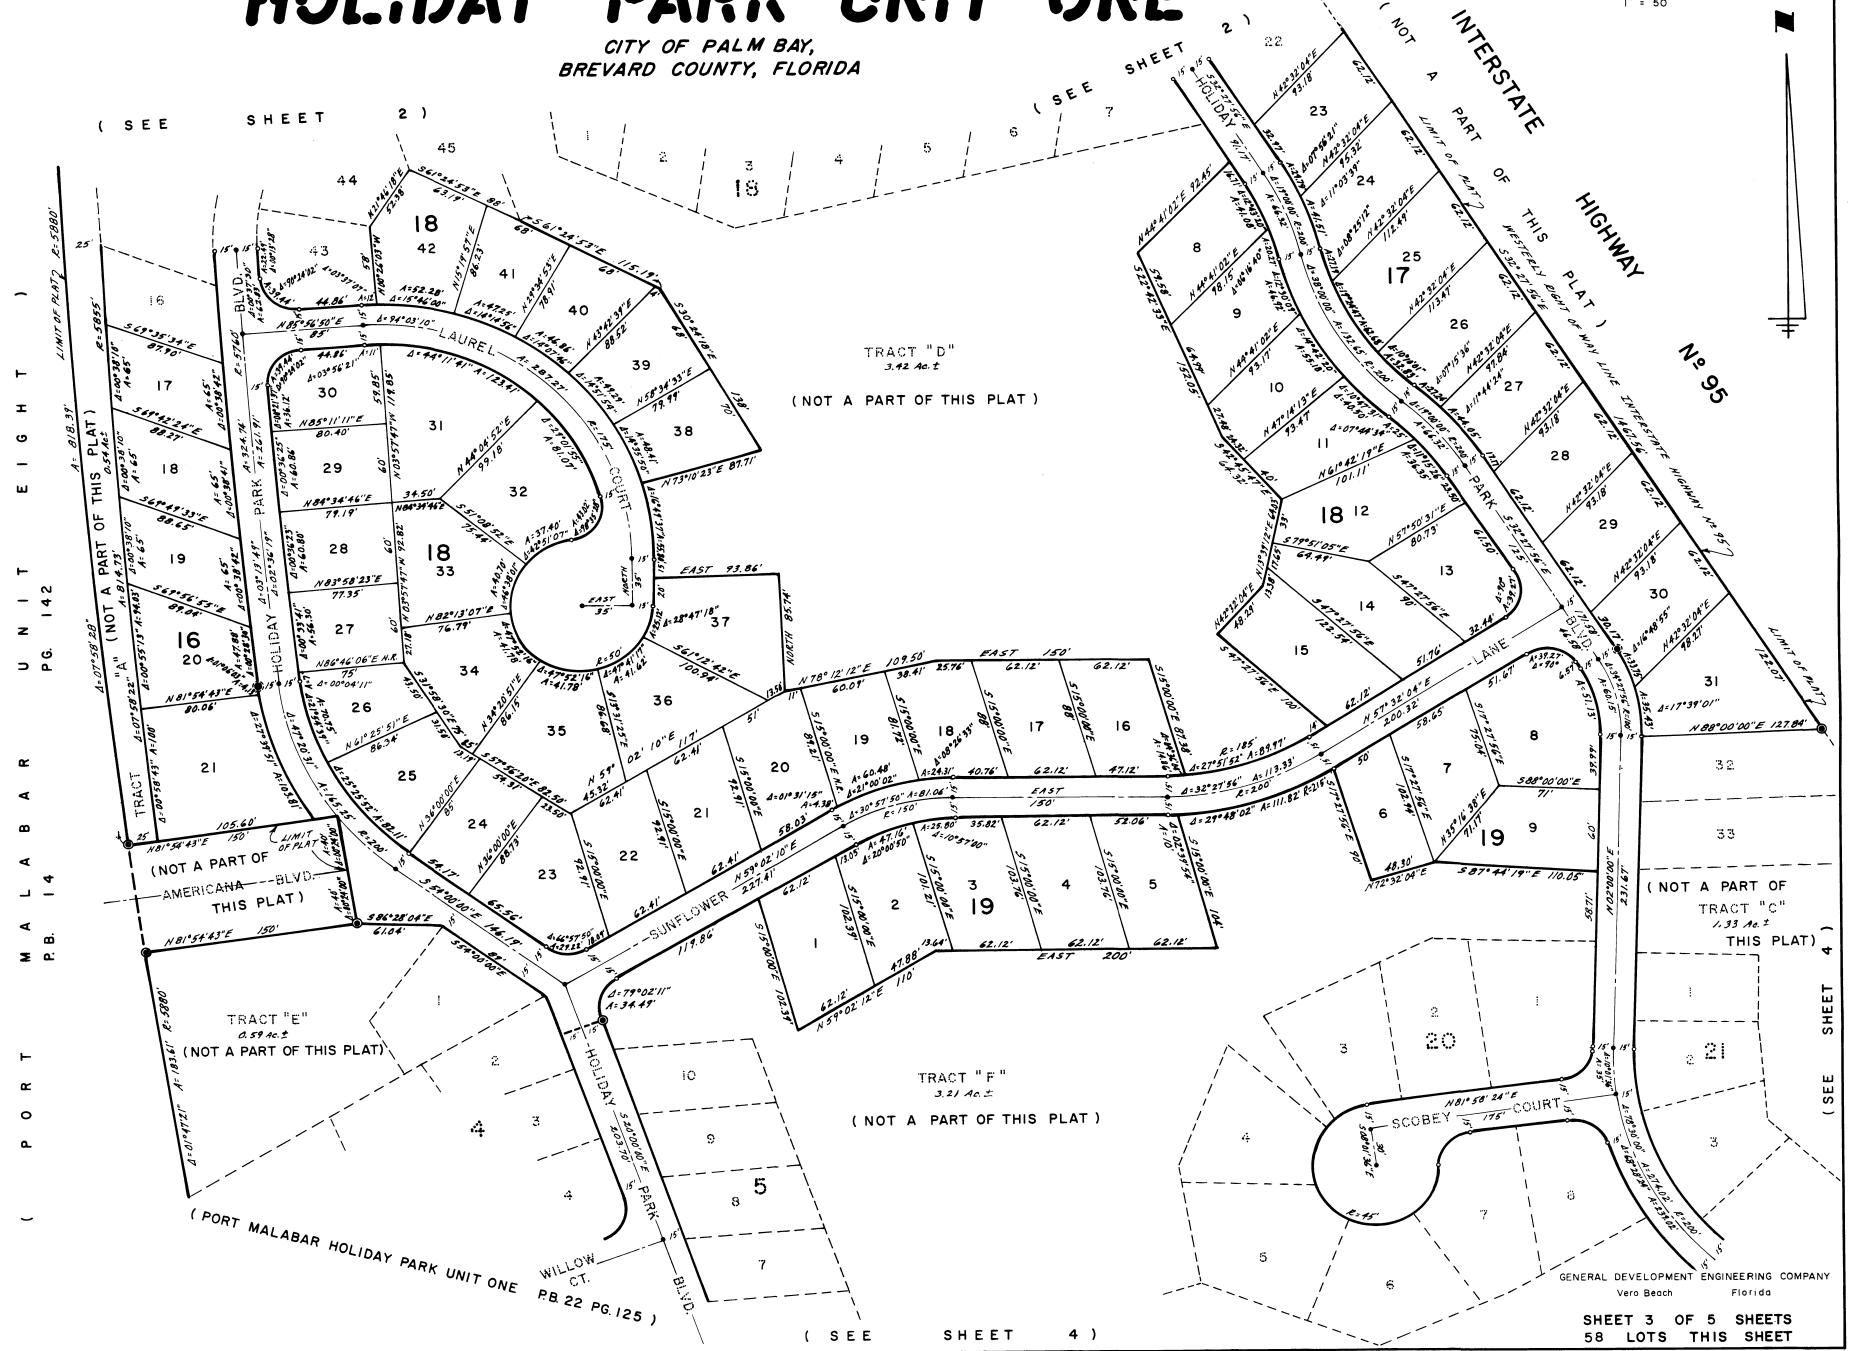

FIRST REPLAT IN PORT MALABAR HOLIDAY PARK UNIT ONE

CITY OF PALM BAY,
BREVARD COUNTY, FLORIDA

PLAT BOOK 26
AND PAGE 14

GENERAL DEVELOPMENT ENGINEERING COMPANY
Vero Beach Florida

SHEET 3 OF 5 SHEETS
58 LOTS THIS SHEET

PM-HP-I R-1