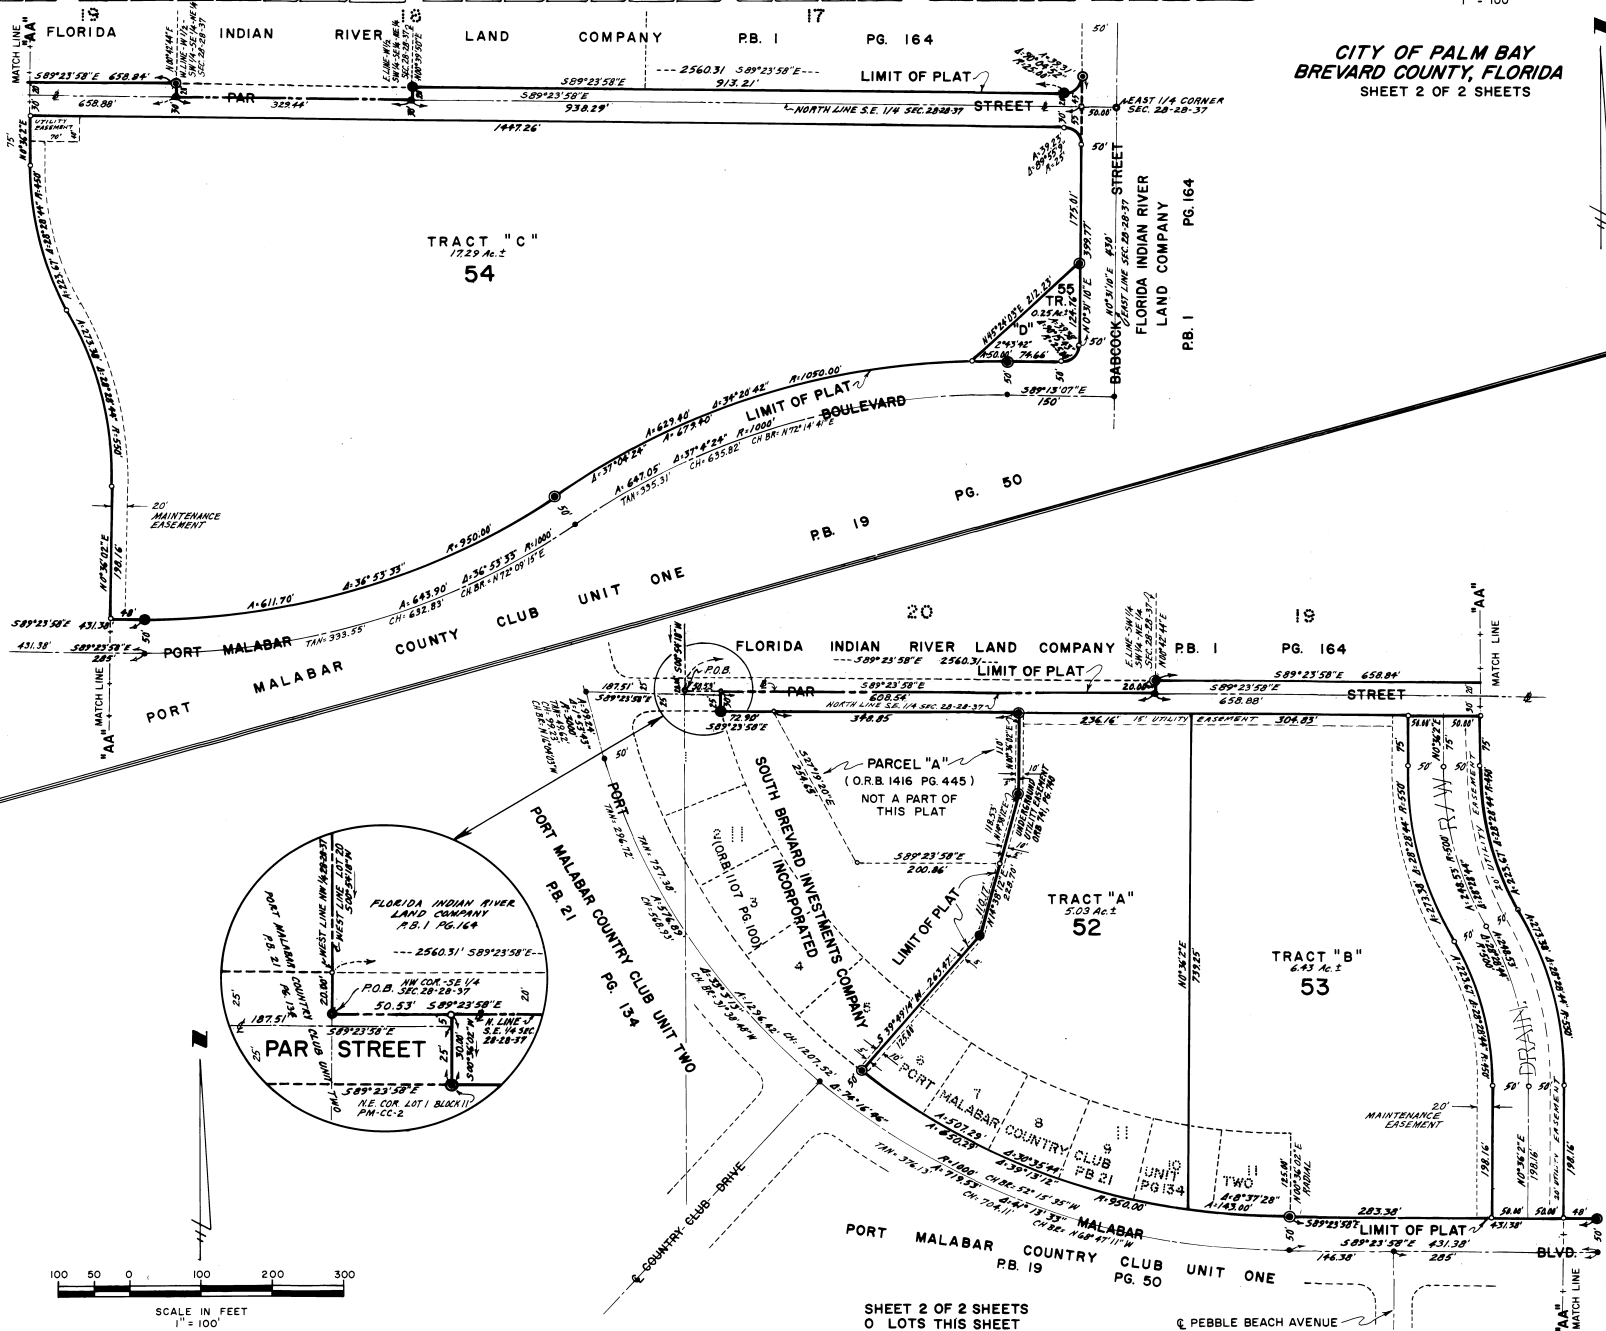

# PORT MALABAR COUNTRY CLUB UNIT FIVE

PLAT BOOK 20  
PAGE 3

CITY OF PALM BAY  
BREVARD COUNTY, FLORIDA  
SHEET 2 OF 2 SHEETS

CALCULATED BY C.E.T.  
DRAWN BY *[Signature]*  
CHECKED BY P.F.R.  
APPROVED BY

SHEET 2 OF 2 SHEETS  
0 LOTS THIS SHEET

PEBBLE BEACH AVENUE

PM-CC-5